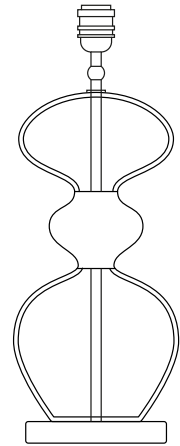

EBB & FLOW

Technical information

Futura Table Lamp

Ø18, Ø24

IP20

E27, Max 25W

This lamp must be fitted and installed by a qualified electrician to avoid hazard.

In some countries, electrical installation work may only be carried out by an authorised electrical contractor.

Contact your local electricity authority for advice.

If the external flexible cord is damaged, it shall be exclusively replaced by the manufacturer.

The main voltage written in the technical information shall not be exceeded.

For any questions about your EBB & FLOW product, please contact your local dealer or info@ebbandflow.dk.