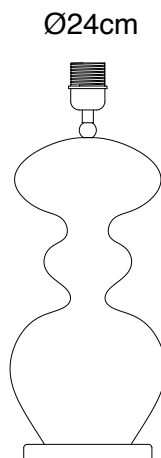

PRODUCT DATA SHEET

EBB&FLOW

65cm H
incl
fitting

PRODUCT:

FUTURA TABLE LAMP BASE, XL

PRODUCT NUMBER:

BA101447

DESCRIPTION:

Futura table lamp base XL, ivy green with green metallic band and gold base

TYPE:

Table / floor lamp

EAN CODE:

5711863114814

COUNTRY OF ORIGIN:

Denmark

CUSTOMS TARIFF CODE:

9405.40.9500

MATERIALS:

Mouthblown glass shade, E27 white bakelite fitting, gold-plated brass rod and base. Black on/off switch, black wall plug.

WIRE:

Round gold woven textile cord 2x0,75mm².

Cord length 200cm

Weight incl packaging: 5,5kgs

Dimensions, incl packaging: 90cm x 40cm x 40cm