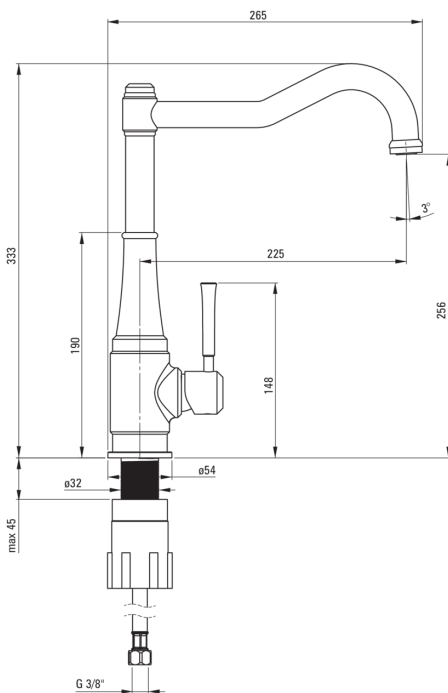

## Kitchen tap, with rectangular spout

Product code: BQT\_063M

EAN: 5908212086070

Color: chrome

Warranty [years]: 7

### Mixer cartridge

Ceramic cartridge size	25 mm
------------------------	-------

### Spout

Spout type	swivel
Mixer spout range [mm]	225
Material	stainless steel

### Connecting hose

Length [mm]	450
Installation thread	3/8"
Connection thread	M10