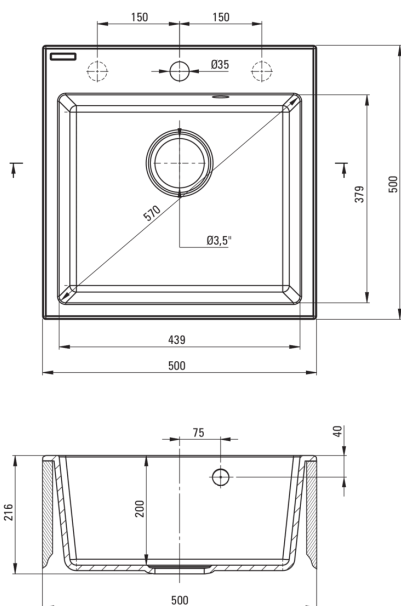

EVORA

Granite sink with tap, 1-bowl

Product code: ZQJN5103

EAN: 5907650837435

Color: beige

Warranty [years]: 18

Sink

Finish	beige
Surface type	matte
Material	granite
Installation method	inset
Number of bowls	1
Minimum cabinet width [mm]	500
Width [mm]	500
Length [mm]	500
Height [mm]	216
Bowl depth [mm]	200
Cut-out length [mm]	480
Cut-out width [mm]	480
Equipped with accessories	Yes
Number of holes	1
Number of pre-drilled holes	2
Hydrophobicity	Yes

Sink waste kit

Finish	nero
Plug type	manual
Low siphon/ space saver	Yes
Possibility to connect a dishwasher/ washing machine	Yes

Mixer

Finish	nero
Mixer type	single-handle, mixer
Installation method	standing
Acoustic group [db]	I (x ≤ 20)

Mixer cartridge

Ceramic cartridge size	35 mm
------------------------	-------

Spout

Spout type	elastic
Mixer spout range [mm]	380

Aerator

Aerator type	honeycomb
Aerator size	M22

Connecting hose

Length [mm]	350
Installation thread	3/8"
Connection thread	M10