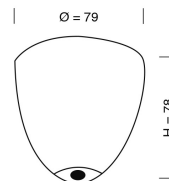

Ø22CM

49CM
incl
fitting

PRODUCT:

LUTE PENDANT LAMP

PRODUCT NUMBER:

LA101462

DESCRIPTION:

Lute pendant lamp, chestnut brown with gold

MATERIALS:

Mouthblown glass shade, E27 black bakelite fitting and brass metal ceiling rose.

WIRE:

Round gold woven textile cord 2x0,75mm².

Cord length 200cm

CLASS:

1 IP20 Voltage 220V-240V - 50Hz

ENERGY CLASS:

All Classes

BULB:

E27 max 25W, LED - CFL - I

WEIGHT:

Net weight: 1,0kgs

Weight incl packaging: 2,1kgs

Dimensions, incl packaging: 50cm x 30cm x 30cm