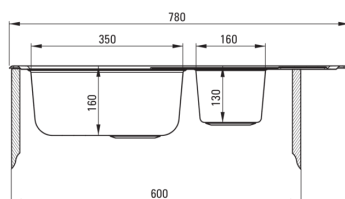

SOUL

Steel sink, 1.5-bowl with drainer

Product code: ZEO_0513

EAN: 5908212007402

Color: satin

Warranty [years]: 2

Sink

Finish	satin
Surface type	satin
Material	steel 304
Installation method	inset
Minimum cabinet width [mm]	600
Width [mm]	490
Length [mm]	780
Height [mm]	160
Bowl depth [mm]	160
2nd bowl depth [mm]	130
Cut-out length [mm]	760
Cut-out width [mm]	470
Steel thickness [mm]	0.6
Reversible	Yes
Equipped with accessories	Yes
Number of holes	0