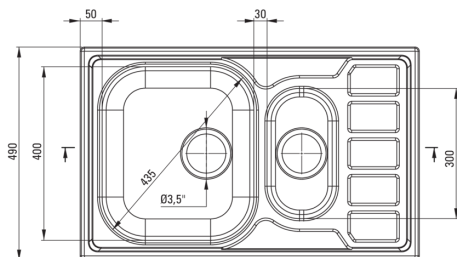

SOUL

Steel sink, 1.5-bowl with drainer

Product code: ZEO_0513

EAN: 5908212007402

Color: satin

Warranty [years]: 2

Sink

Finish	satin
Surface type	satin
Material	steel 304
Installation method	inset
Minimum cabinet width [mm]	600
Width [mm]	490
Length [mm]	780
Height [mm]	160
Bowl depth [mm]	160
2nd bowl depth [mm]	130
Cut-out length [mm]	760
Cut-out width [mm]	470
Steel thickness [mm]	0.6
Reversible	Yes
Equipped with accessories	Yes
Number of holes	0