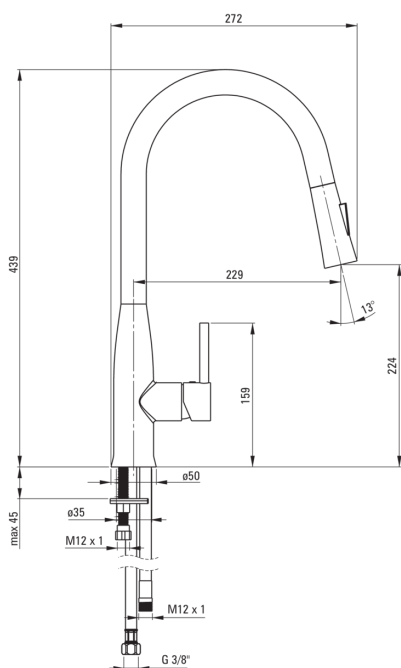

LUKRECJA

Kitchen tap

Product code: BDH_072M

EAN: 5908212053218

Color: chrome

Warranty [years]: 7

Mixer

Finish	chrome
Material	brass
Mixer type	mixer, single-handle
Installation method	standing
Flow class [l/min]	Z - 4-9 l/min
Acoustic group [db]	I (x ≤ 20)
Check valves	Yes

Mixer cartridge

Ceramic cartridge size	35 mm
------------------------	-------

Spout

Spout type	pull-out, swivel
Mixer spout range [mm]	229
Material	metal

Aerator

Aerator type	honeycomb
--------------	-----------

Connecting hose

Length [mm]	450
Installation thread	3/8"
Connection thread	M10

Hose

Length [mm]	1500
-------------	------

Hand shower

Number of functions	2
---------------------	---

Features:

- The mixer body is made of the highest quality brass
- The mixer is equipped with a stream aerator
- The mixer with functional pull-out spout
- 45 cm connection hoses included
- Z flow class (4-9 l/min) allowing for water consumption reduction
- 2-function spout
- The mixer is equipped with non-return valves so that the mixed water does not flow back into the installation
- Only the best materials, the quality of which has been confirmed by laboratory tests
- The offer includes a cleaning agent for fixtures in all colors