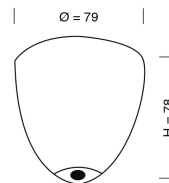

Ø22CM

49CM
incl
fitting

PRODUCT:

LUTE PENDANT LAMP

PRODUCT NUMBER:

LA101407

DESCRIPTION:

Lute pendant lamp, clear with gold

MATERIALS:

Mouthblown glass shade, E27 black bakelite fitting and brass metal ceiling rose.

WIRE:

Round gold woven textile cord 2x0,75mm².

Cord length 200cm

CLASS:

1 IP20 Voltage 220V-240V - 50Hz

ENERGY CLASS:

All Classes

BULB:

E27 max 25W, LED - CFL - I

WEIGHT:

Net weight: 1,0kgs

Weight incl packaging: 2,1kgs

Dimensions, incl packaging: 50cm x 30cm x 30cm