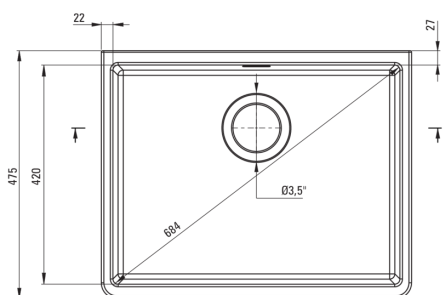

SABOR

Ceramic sink, 1-bowl

Product code: ZCB_610K

EAN: 5908212074046

Color: white

Warranty [years]: 2

Sink

Finish	white
Surface type	shine
Material	ceramic
Installation method	farmhouse, top mounted
Number of bowls	1
Minimum cabinet width [mm]	600
Width [mm]	475
Length [mm]	595
Height [mm]	220
Bowl depth [mm]	200
Equipped with accessories	Yes

Sink waste kit

Finish	steel
Plug type	manual
Low siphon/ space saver	Yes
Possibility to connect a dishwasher/ washing machine	Yes

Features:

- ATTENTION! Before cutting a hole in the tabletop to install the sink, take into account the actual dimensions of the model you purchased.
- ATTENTION! A special method of assembly - modular, standing. Details in the manual. Prepare a hole above the cupboard according to the dimensions of the sink. Perfect for a 60 cm cupboard.
- Hard and durable ceramics does not lose its properties with long use
- The sink is equipped with fittings with a connection to the dishwasher
- The exceptionally spacious and deep bowl will even accommodate trays taken out of the oven
- Dedicated cleaning agent, safe for cleaned surfaces
- Space-saving siphon which facilitates e.g. sorting waste