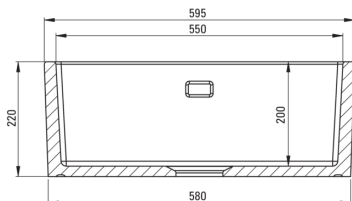

SABOR

Ceramic sink, 1-bowl

Product code: ZCB_610K

EAN: 5908212074046

Color: white

Warranty [years]: 2

Sink

Finish	white
Surface type	shine
Material	ceramic
Installation method	farmhouse, top mounted
Number of bowls	1
Minimum cabinet width [mm]	600
Width [mm]	475
Length [mm]	595
Height [mm]	220
Bowl depth [mm]	200
Equipped with accessories	Yes

Sink waste kit

Finish	steel
Plug type	manual
Low siphon/ space saver	Yes
Possibility to connect a dishwasher/ washing machine	Yes

Features:

- ATTENTION! Before cutting a hole in the tabletop to install the sink, take into account the actual dimensions of the model you purchased.
- ATTENTION! A special method of assembly - modular, standing. Details in the manual. Prepare a hole above the cupboard according to the dimensions of the sink. Perfect for a 60 cm cupboard.
- Hard and durable ceramics does not lose its properties with long use
- The sink is equipped with fittings with a connection to the dishwasher
- The exceptionally spacious and deep bowl will even accommodate trays taken out of the oven
- Dedicated cleaning agent, safe for cleaned surfaces
- Space-saving siphon which facilitates e.g. sorting waste