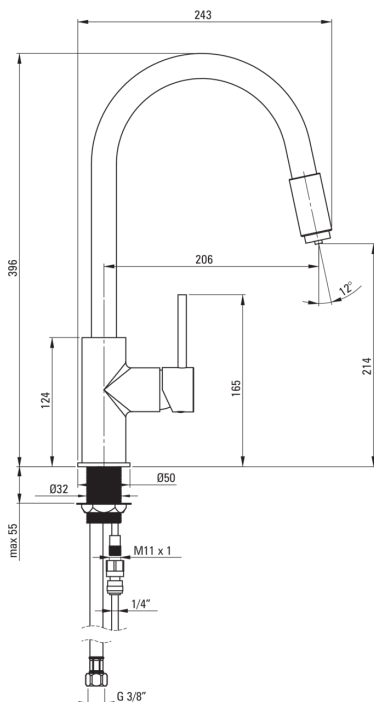

ASTER

Kitchen tap, with water filter connection

Product code: BCA_N64M

EAN: 5907650812708

Color: nero

Warranty [years]: 7

Mixer

Finish	nero
Material	brass
Mixer type	single-handle, mixer, for the water filter connection
Installation method	standing
Flow class [l/min]	Z - 4-9 l/min
Acoustic group [db]	II (20 < x ≤ 30)

Mixer cartridge

Ceramic cartridge size	35 mm
------------------------	-------

Spout

Spout type	swivel
Mixer spout range [mm]	206

Function switch

Switch type	spout integrated
-------------	------------------

Aerator

Aerator type	other
Aerator size	M24

Connecting hose

Length [mm]	500
Installation thread	3/8"
Connection thread	M10

Features:

- The mixer is equipped with a stream aerator
- Only the best materials, the quality of which has been confirmed by laboratory tests
- The mounting sleeve facilitates the installation of the mixer
- 45 cm connection hoses included
- Tap with connection to a water filter
- Innovative, durable and easy to clean Nero coating
- The mixer body is made of the highest quality brass
- Z flow class (4-9 l/min) allowing for water consumption reduction
- The offer includes a cleaning agent for fixtures in all colors