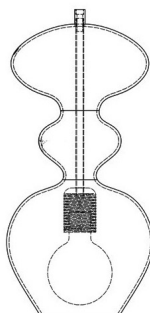

Ø18CM

37CM
incl
fitting

PRODUCT:

FUTURA PENDANT LAMP, LARGE

PRODUCT NUMBER:

LA101412

DESCRIPTION:

Futura pendant lamp, chestnut brown with copper

TYPE:

Pendant

EAN CODE:

5711863105829

COUNTRY OF ORIGIN:

Denmark

CUSTOMS TARIFF CODE:

9405.40.9500

MATERIALS:

Mouthblown glass shade, E27 black bakelite fitting and brass metal ceiling rose.

WIRE:

Round gold woven textile cord 2x0,75mm².

Cord length 200cm

CLASS:

1 IP20 Voltage 220V-240V - 50Hz

ENERGY CLASS:

All Classes

BULB:

E27 max 25W, LED - CFL - I

WEIGHT:

Net weight: 1,4kgs

Weight incl packaging: 2,6kgs

Dimensions, incl packaging: 58cm x 28cm x 28cm