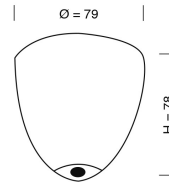

Ø18CM

37CM
incl
fitting

PRODUCT:

FUTURA PENDANT LAMP, LARGE

PRODUCT NUMBER:

LA101412

DESCRIPTION:

Futura pendant lamp, chestnut brown with copper

MATERIALS:

Mouthblown glass shade, E27 black bakelite fitting and brass metal ceiling rose.

WIRE:

Round gold woven textile cord 2x0,75mm².

Cord length 200cm

CLASS:

1 IP20 Voltage 220V-240V - 50Hz

ENERGY CLASS:

All Classes

BULB:

E27 max 25W, LED - CFL - I

WEIGHT:

Net weight: 1,4kgs

Weight incl packaging: 2,6kgs

Dimensions, incl packaging: 58cm x 28cm x 28cm