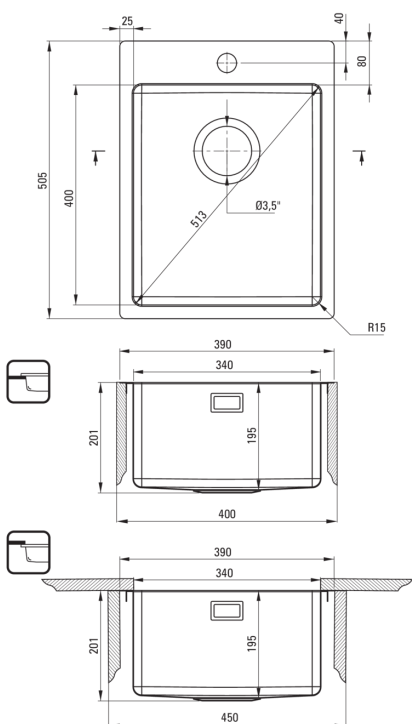

## Steel sink, 1-bowl

**Product code:** ZPO\_010E

**EAN:** 5907650858164

**Color:** brushed steel

**Warranty [years]:** 2

### Sink

Finish	steel
Surface type	brushed
Material	steel 304
Installation method	inset, under mounted, flush
Number of bowls	1
Minimum cabinet width [mm]	400
Width [mm]	505
Length [mm]	390
Height [mm]	200
Bowl depth [mm]	200
Cut-out length [mm]	370
Cut-out width [mm]	485
Cut-out length [mm]	340
Cut-out width [mm]	400
Steel thickness [mm]	1
Reversible	Yes
Equipped with accessories	Yes
Number of holes	1
Additional features	drain cover included