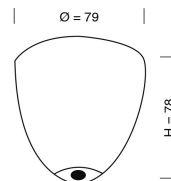

Ø14CM

27CM
incl
fitting

PRODUCT:

LUTE PENDANT LAMP

PRODUCT NUMBER:

LA101477

DESCRIPTION:

Lute pendant lamp, deep blue with copper

MATERIALS:

Mouth-blown glass shade, E14 black bakelite fitting and silver metal ceiling rose.

WIRE:

Round silver woven textile cord 2x0,75mm².

Cord length 200cm

CLASS:

1 IP20 Voltage 220V-240V - 50Hz

ENERGY CLASS:

All Classes

BULB:

E14 max 25W, LED - CFL - I

WEIGHT:

Net weight: 0.7kgs

Weight incl packaging: 1.7kgs

Dimensions, incl packaging: 39cm x 23cm x 23cm