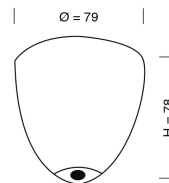

PRODUCT DATA SHEET

EBB&FLOW

Ø19CM

32
CM

PRODUCT:

PILLAR PENDANT LAMP

PRODUCT NUMBER:

LA101291

DESCRIPTION:

Pillar pendant lamp, dimples, clear w brass, Ø19cm 32cmH

TYPE:

Pendant

EAN CODE:

5711863103382

COUNTRY OF ORIGIN:

Denmark

CUSTOMS TARIFF CODE:

9405.40.9500

MATERIALS:

Mouthblown glass shade, E27 brass metal fitting and ceiling rose.

WIRE:

Twisted gold Woven textile cord 3x0,75mm².

Cord length 200cm

CLASS:

Dimensions, incl packaging: 40cm x 28cm x 28cm