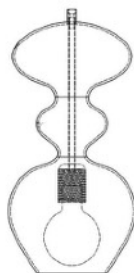

Ø11CM

24CM
incl
fitting

PRODUCT:

FUTURA PENDANT LAMP, SMALL

PRODUCT NUMBER:

LA101421

DESCRIPTION:

Futura pendant lamp, forest green with green metallic band

TYPE:

Pendant

EAN CODE:

5711863105881

COUNTRY OF ORIGIN:

Denmark

CUSTOMS TARIFF CODE:

9405.40.9500

MATERIALS:

Mouthblown glass shade, metal pipe, G9 fitting with metal casing, and gold metal ceiling rose.

WIRE:

Round gold woven textile cord 2x0,75mm².
Cord length 200cm

CLASS:

1 IP20 Voltage 220V-240V - 50Hz

ENERGY CLASS:

A++

BULB:

G9 max 4W - LED only

WEIGHT:

Net weight: 0,7kgs
Weight incl packaging: 1,3kgs
Dimensions, incl packaging: 43cm x 21cm x 21cm