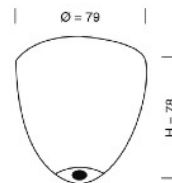

Ø11CM

24CM
incl
fitting

PRODUCT:

FUTURA PENDANT LAMP, SMALL

PRODUCT NUMBER:

LA101421

DESCRIPTION:

Futura pendant lamp, forest green with green metallic band

MATERIALS:

Mouthblown glass shade, metal pipe, G9 fitting with metal casing, and gold metal ceiling rose.

WIRE:

Round gold woven textile cord 2x0,75mm².
Cord length 200cm

CLASS:

1 IP20 Voltage 220V-240V - 50Hz

ENERGY CLASS:

A++

BULB:

G9 max 4W - LED only

WEIGHT:

Net weight: 0,7kgs
Weight incl packaging: 1,3kgs
Dimensions, incl packaging: 43cm x 21cm x 21cm