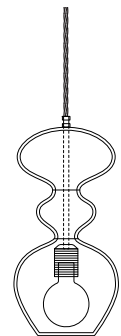

EBB & FLOW

Technical information

Futura Pendant Lamp
Ø18, Ø24

IP20
E27, Max 25W

This lamp must be fitted and installed by a qualified electrician to avoid hazard.

In some countries, electrical installation work may only be carried out by an authorised electrical contractor.

Contact your local electricity authority for advice.

If the external flexible cord is damaged, it shall be exclusively replaced by the manufacturer.

The main voltage written in the technical information shall not be exceeded.

For any questions about your EBB & FLOW product, please contact your local dealer or info@ebbandflow.dk.

EBB & FLOW

Technical information

Futura Pendant Lamp
Ø18, Ø24

IP20
E27, Max 25W

This lamp must be fitted and installed by a qualified electrician to avoid hazard.