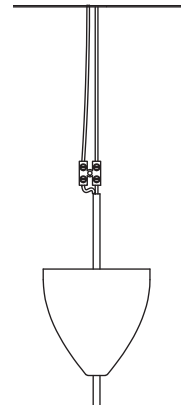

EBB & FLOW

Technical information

Futura Pendant Lamp
Ø18, Ø24

IP20
E27, Max 25W

This lamp must be fitted and installed by a qualified electrician to avoid hazard.

In some countries, electrical installation work may only be carried out by an authorised electrical contractor.

Contact your local electricity authority for advice.

If the external flexible cord is damaged, it shall be exclusively replaced by the manufacturer.

The main voltage written in the technical information shall not be exceeded.

For any questions about your EBB & FLOW product, please contact your local dealer or info@ebbandflow.dk.

EBB & FLOW

Technical information

Futura Pendant Lamp
Ø18, Ø24

IP20
E27, Max 25W

This lamp must be fitted and installed by a qualified electrician to avoid hazard.