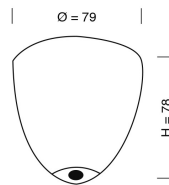

Ø18CM

37CM  
incl  
fitting

**PRODUCT:**

**FUTURA PENDANT LAMP, LARGE**

**PRODUCT NUMBER:**

LA101415

**DESCRIPTION:**

Futura pendant lamp, golden smoke with golden metallic band

**MATERIALS:**

Mouthblown glass shade, E27 black bakelite fitting and brass metal ceiling rose.

**WIRE:**

Round gold woven textile cord 2x0,75mm<sup>2</sup>.

Cord length 200cm

**CLASS:**

1 IP20 Voltage 220V-240V - 50Hz

**ENERGY CLASS:**

All Classes

**BULB:**

E27 max 25W, LED - CFL - I

**WEIGHT:**

Net weight: 1,4kgs

Weight incl packaging: 2,6kgs

Dimensions, incl packaging: 58cm x 28cm x 28cm