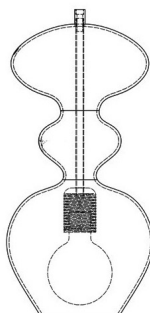

Ø18CM

37CM  
incl  
fitting

**PRODUCT:**

**FUTURA PENDANT LAMP, LARGE**

**PRODUCT NUMBER:**

LA101415

**DESCRIPTION:**

Futura pendant lamp, golden smoke with golden metallic band

**TYPE:**

Pendant

**EAN CODE:**

5711863105850

**COUNTRY OF ORIGIN:**

Denmark

**CUSTOMS TARIFF CODE:**

9405.40.9500

**MATERIALS:**

Mouthblown glass shade, E27 black bakelite fitting and brass metal ceiling rose.

**WIRE:**

Round gold woven textile cord 2x0,75mm<sup>2</sup>.

Cord length 200cm

**CLASS:**

1 IP20 Voltage 220V-240V - 50Hz

**ENERGY CLASS:**

All Classes

**BULB:**

E27 max 25W, LED - CFL - I

**WEIGHT:**

Net weight: 1,4kgs

Weight incl packaging: 2,6kgs

Dimensions, incl packaging: 58cm x 28cm x 28cm