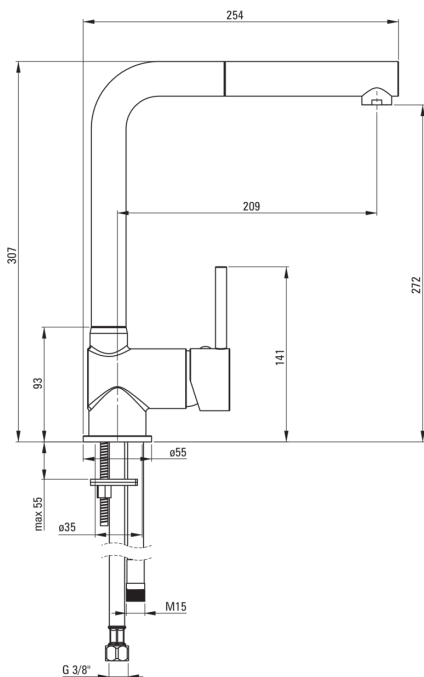

ASTER Kitchen tap

Product code: BCA_N73M

EAN: 5907650821229

Color: nero

Warranty [years]: 7

Mixer

| | |
|---------------------|----------------------|
| Finish | nero |
| Material | brass |
| Mixer type | single-handle, mixer |
| Installation method | standing |
| Flow class [l/min] | Z - 4-9 l/min |
| Acoustic group [db] | I (x ≤ 20) |
| Check valves | Yes |

Mixer cartridge

| | |
|------------------------|-------|
| Ceramic cartridge size | 40 mm |
|------------------------|-------|

Spout

| | |
|------------------------|-----------------|
| Mixer spout range [mm] | 209 |
| Material | stainless steel |

Aerator

| | |
|--------------|-----------|
| Aerator type | honeycomb |
| Aerator size | M22 |

Connecting hose

| | |
|---------------------|------|
| Length [mm] | 450 |
| Installation thread | 3/8" |
| Connection thread | M10 |

Hose

| | |
|-------------|----------------|
| Length [mm] | 1200 |
| Braid type | not applicable |

Hand shower

| | |
|---------------------|---|
| Number of functions | 1 |
|---------------------|---|

Features: