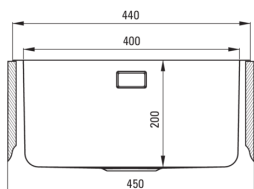

### Sink

Finish	steel
Surface type	brushed
Material	steel 304
Installation method	inset, under mounted
Number of bowls	1
Minimum cabinet width [mm]	450
Width [mm]	440
Length [mm]	440
Height [mm]	200
Bowl depth [mm]	200
Cut-out length [mm]	420
Cut-out width [mm]	420
Cut-out length [mm]	400
Cut-out width [mm]	400
Steel thickness [mm]	1
Equipped with accessories	Yes
Additional features	drain cover included