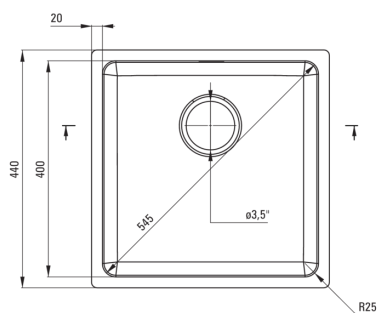

### Sink

Finish	steel
Surface type	brushed
Material	steel 304
Installation method	inset, under mounted
Number of bowls	1
Minimum cabinet width [mm]	450
Width [mm]	440
Length [mm]	440
Height [mm]	200
Bowl depth [mm]	200
Cut-out length [mm]	420
Cut-out width [mm]	420
Cut-out length [mm]	400
Cut-out width [mm]	400
Steel thickness [mm]	1
Equipped with accessories	Yes
Additional features	drain cover included