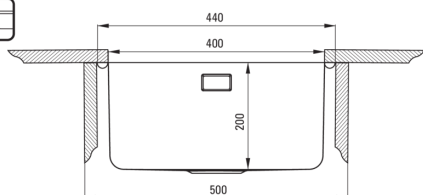

### Sink

Finish	steel
Surface type	brushed
Material	steel 304
Installation method	inset, under mounted
Number of bowls	1
Minimum cabinet width [mm]	450
Width [mm]	440
Length [mm]	440
Height [mm]	200
Bowl depth [mm]	200
Cut-out length [mm]	420
Cut-out width [mm]	420
Cut-out length [mm]	400
Cut-out width [mm]	400
Steel thickness [mm]	1
Equipped with accessories	Yes
Additional features	drain cover included