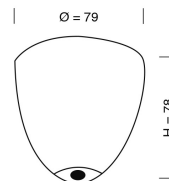

Ø22CM

49CM
incl
fitting

PRODUCT:

LUTE PENDANT LAMP

PRODUCT NUMBER:

LA101466

DESCRIPTION:

Lute pendant lamp, smokey grey with gold

MATERIALS:

Mouthblown glass shade, E27 black bakelite fitting and brass metal ceiling rose.

WIRE:

Round gold woven textile cord 2x0,75mm².

Cord length 200cm

CLASS:

1 IP20 Voltage 220V-240V - 50Hz

ENERGY CLASS:

All Classes

BULB:

E27 max 25W, LED - CFL - I

WEIGHT:

Net weight: 1,0kgs

Weight incl packaging: 2,1kgs

Dimensions, incl packaging: 50cm x 30cm x 30cm