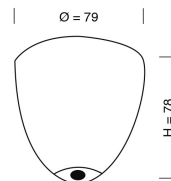

Ø22CM

49CM
incl
fitting

PRODUCT:

LUTE PENDANT LAMP

PRODUCT NUMBER:

LA101403

DESCRIPTION:

Lute pendant lamp, deep blue with Copper

MATERIALS:

Mouthblown glass shade, E27 black bakelite fitting and silver metal ceiling rose.

WIRE:

Round silver woven textile cord 2x0,75mm².

Cord length 200cm

CLASS:

1 IP20 Voltage 220V-240V - 50Hz

ENERGY CLASS:

All Classes

BULB:

E27 max 25W, LED - CFL - I

WEIGHT:

Net weight: 1,0kgs

Weight incl packaging: 2,1kgs

Dimensions, incl packaging: 50cm x 30cm x 30cm