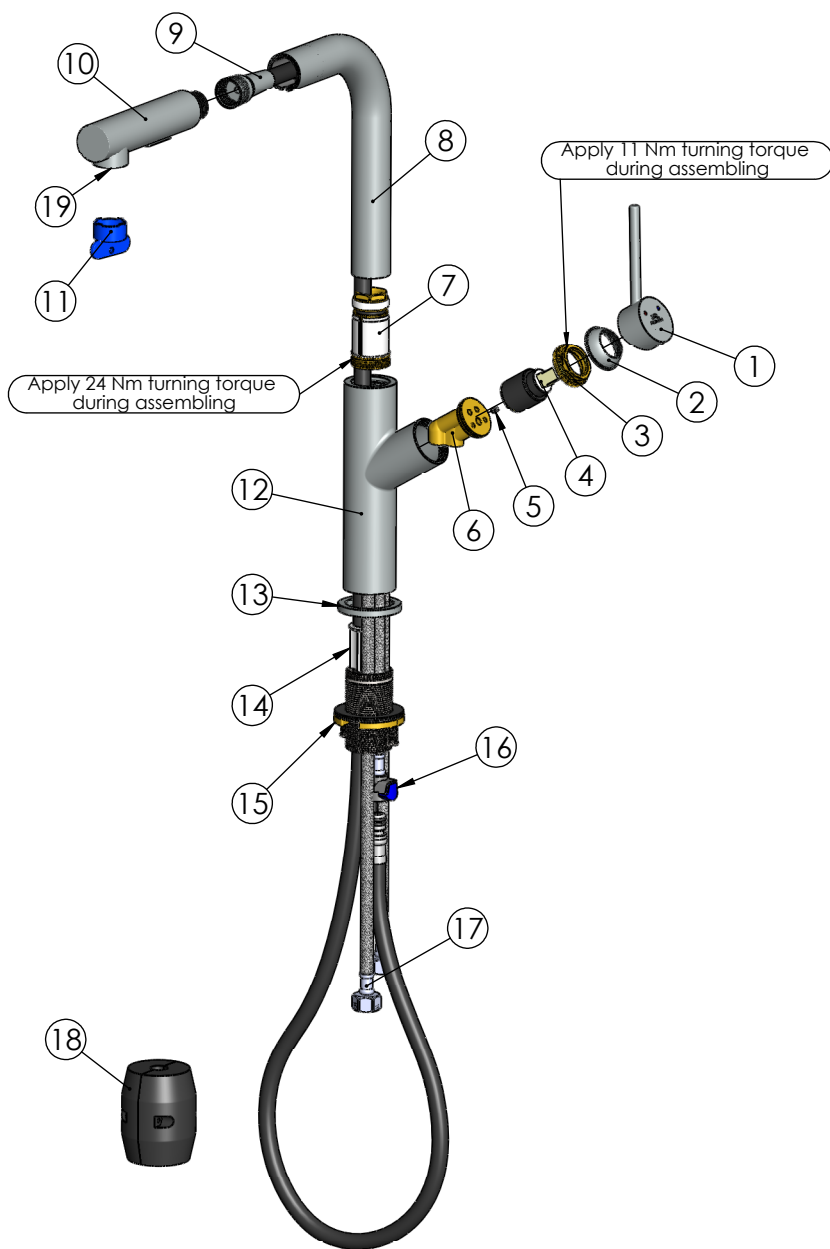

RUBINETA

Product name: **Faucet Bona-35 PO (3/8)**
Product Code: **BO35108**

ITEM NO.	PART CODE	NAME	QUANTITY
1	631930	Handle Bona	1
2	636283	Cartridge cap Bona	1
3	636286	Cartridge nut Bona	1
4	634051	Cartridge 25mm Citec (black)	1
5	637126	Screw M4x5 (DIN913)	1
6	635493	Body insert Bona	1
7	637214	Spout insert for Bona	1
8	633358	Spout Bona-35	1
9	617993	Nylon hose Bona-33 (G1/2")	1
10	622165	Spout head Bona-35	1
11	636841	Key for spout head Bona-35	1
12	635490	Body Bona	1
13	636066	Base Bona	1
14	637216	Plastic insert for Bona fixing set	1
15	637213	Fixing set (M34) Bona	1
16	618027	Connection hose 27 cm, D10, M8x1 with special connector, PEX/S.S.	1
17	618064	Connection hose 60 cm, D10, M8x1xF3/8", PEX/S.S.	2
18	637215	Weight for Bona faucet	1
19	636839	Aerator insert Neoperl PL HC (TT) laminar max	1