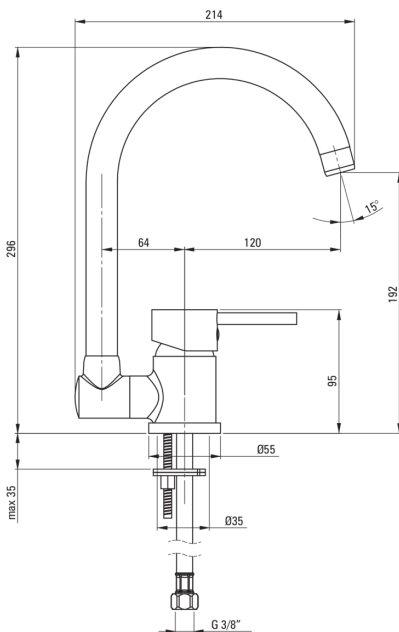

ASTER

Kitchen tap, with foldable spout

Product code: BCA_061M
EAN: 5908212002780
Color: chrome
Warranty [years]: 7

Mixer

Finish	chrome
Material	brass
Mixer type	single-handle, mixer
Installation method	standing
Flow class [l/min]	Z - 4-9 l/min
Acoustic group [db]	I (x ≤ 20)

Mixer cartridge

Ceramic cartridge size	40 mm
------------------------	-------

Spout

Spout type	window, foldable
Mixer spout range [mm]	184
Material	stainless steel

Aerator

Aerator type	honeycomb
Aerator size	M22

Connecting hose

Length [mm]	450
Installation thread	3/8"
Connection thread	M10

Features:

- The mixer body is made of the highest quality brass
- The hinged spout allows for mixer mount near windows
- The mixer is equipped with a stream aerator
- 45 cm connection hoses included
- Z flow class (4-9 l/min) allowing for water consumption reduction
- Only the best materials, the quality of which has been confirmed by laboratory tests
- Durable hose ends made of brass
- The offer includes a cleaning agent for fixtures in all colors