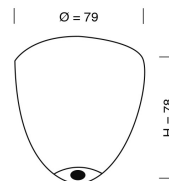

Ø11CM

24CM  
incl  
fitting

**PRODUCT:**

**FUTURA PENDANT LAMP, SMALL**

**PRODUCT NUMBER:**

LA101424

**DESCRIPTION:**

Futura pendant lamp, smokey grey with platinum band

**MATERIALS:**

Mouthblown glass shade, metal pipe, G9 fitting with metal casing, and silver metal ceiling rose.

**WIRE:**

Round silver woven textile cord 2x0,75mm<sup>2</sup>.

Cord length 200cm

**CLASS:**

1 IP20 Voltage 220V-240V - 50Hz

**ENERGY CLASS:**

A++

**BULB:**

G9 max 4W - LED only

**WEIGHT:**

Net weight: 0,7kgs

Weight incl packaging: 1,3kgs

Dimensions, incl packaging: 43cm x 21cm x 21cm