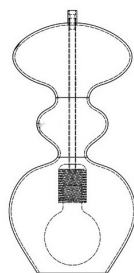

Ø11CM

24CM  
incl  
fitting

**PRODUCT:**

**FUTURA PENDANT LAMP, SMALL**

**PRODUCT NUMBER:**

LA101424

**DESCRIPTION:**

Futura pendant lamp, smokey grey with platinum band

**TYPE:**

Pendant

**EAN CODE:**

5711863105911

**COUNTRY OF ORIGIN:**

Denmark

**CUSTOMS TARIFF CODE:**

9405.40.9500

**MATERIALS:**

Mouthblown glass shade, metal pipe, G9 fitting with metal casing, and silver metal ceiling rose.

**WIRE:**

Round silver woven textile cord 2x0,75mm<sup>2</sup>.

Cord length 200cm

**CLASS:**

1 IP20 Voltage 220V-240V - 50Hz

**ENERGY CLASS:**

A++

**BULB:**

G9 max 4W - LED only

**WEIGHT:**

Net weight: 0,7kgs

Weight incl packaging: 1,3kgs

Dimensions, incl packaging: 43cm x 21cm x 21cm