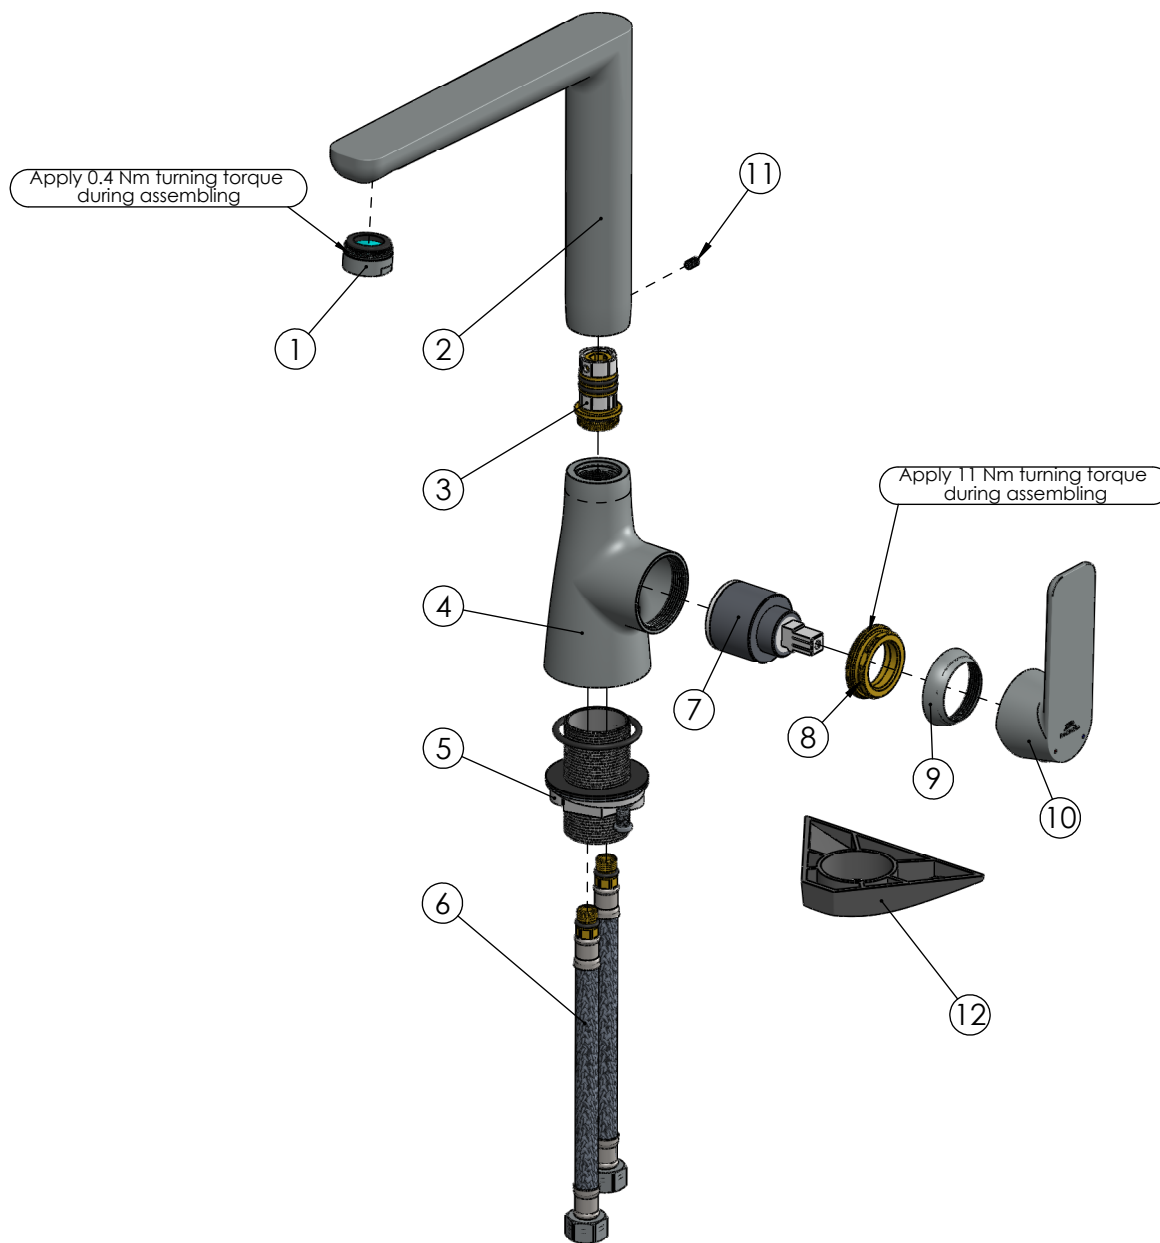

RUBINETA

Product name: **Faucet Elma-33 (3/8)**
Product Code: **EL30108**

ITEM NO.	PART CODE	NAME	QTY.
1*	636716	Aerator M24x1 perlator honeycomb	1
2	633349	Spout body Elma/Deli-33	1
3	636476	Spout insert for Aero/Elma/Deli-33	1
4	635454	Body Elma/Deli-33	1
5	637122	Fixing set Elma/Deli-33	1
6	46380060	FLISTEX M10xF38-L060 Flex faucet's connector	2
7	634041	Cartridge 35mm Citec (grey)	1
8	636272	Cartridge nut Elma/Deli	1
9	636271	Cartridge cap Elma/Deli	1
10	631355	Handle Elma-33	1
11	636563	Screw M4x8 (DIN913)	1
12	637010	Fixing holder Aero-33	1

*636763B Aerator M24x1 Spider Q8 (B)