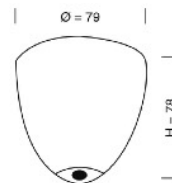

Ø11CM

24CM  
incl  
fitting

**PRODUCT:**

**FUTURA PENDANT LAMP, SMALL**

**PRODUCT NUMBER:**

LA101422

**DESCRIPTION:**

Futura pendant lamp, chestnut brown with copper metallic band

**MATERIALS:**

Mouthblown glass shade, metal pipe, G9 fitting with metal casing, and gold metal ceiling rose.

**WIRE:**

Round gold woven textile cord 2x0,75mm<sup>2</sup>.

Cord length 200cm

**CLASS:**

1 IP20 Voltage 220V-240V - 50Hz

**ENERGY CLASS:**

A++

**BULB:**

G9 max 4W - LED only

**WEIGHT:**

Net weight: 0,7kgs

Weight incl packaging: 1,3kgs

Dimensions, incl packaging: 43cm x 21cm x 21cm