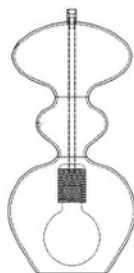

Ø11CM

24CM  
incl  
fitting

**PRODUCT:**

**FUTURA PENDANT LAMP, SMALL**

**PRODUCT NUMBER:**

LA101422

**DESCRIPTION:**

Futura pendant lamp, chestnut brown with copper metallic band

**TYPE:**

Pendant

**EAN CODE:**

5711863105898

**COUNTRY OF ORIGIN:**

Denmark

**CUSTOMS TARIFF CODE:**

9405.40.9500

**MATERIALS:**

Mouthblown glass shade, metal pipe, G9 fitting with metal casing, and gold metal ceiling rose.

**WIRE:**

Round gold woven textile cord 2x0,75mm<sup>2</sup>.

Cord length 200cm

**CLASS:**

1 IP20 Voltage 220V-240V - 50Hz

**ENERGY CLASS:**

A++

**BULB:**

G9 max 4W - LED only

**WEIGHT:**

Net weight: 0,7kgs

Weight incl packaging: 1,3kgs

Dimensions, incl packaging: 43cm x 21cm x 21cm