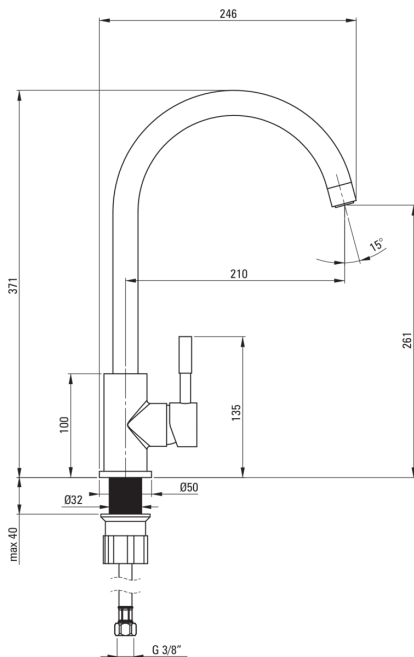

LIMA

Kitchen tap

Product code: BBM_F62M

EAN: 5908212080696

Color: brushed steel

Warranty [years]: 7

Mixer

Finish	steel
Material	steel 304
Mixer type	mixer, single-handle
Installation method	standing
Acoustic group [db]	1 ($x \leq 20$)

Mixer cartridge

Ceramic cartridge size	35 mm
------------------------	-------

Spout

Spout type	swivel
Mixer spout range [mm]	210
Material	steel 304

Aerator

Aerator type	silicone
Aerator size	M22

Connecting hose

Length [mm]	450
Installation thread	3/8"
Connection thread	M10

Features:

- The mixer is equipped with a stream aerator
- Silicone aerator for easy limescale removal
- 45 cm connection hoses included
- Only the best materials, the quality of which has been confirmed by laboratory tests
- Durable hose ends made of brass
- The offer includes a cleaning agent for fixtures in all colors