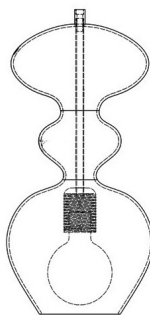

Ø18CM

37CM
incl
fitting

PRODUCT:

FUTURA PENDANT LAMP, LARGE

PRODUCT NUMBER:

LA101431

DESCRIPTION:

Futura pendant lamp, obsidian with copper metallic band

TYPE:

Pendant

EAN CODE:

5711863106109

COUNTRY OF ORIGIN:

Denmark

CUSTOMS TARIFF CODE:

9405.40.9500

MATERIALS:

Mouthblown glass shade, E27 black bakelite fitting and brass metal ceiling rose.

WIRE:

Round gold woven textile cord 2x0,75mm².

Cord length 200cm

CLASS:

1 IP20 Voltage 220V-240V - 50Hz

ENERGY CLASS:

All Classes

BULB:

E27 max 25W, LED - CFL - I

WEIGHT:

Net weight: 1,4kgs

Weight incl packaging: 2,6kgs

Dimensions, incl packaging: 58cm x 28cm x 28cm