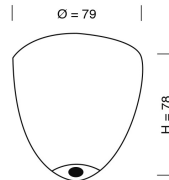

Ø18CM

37CM
incl
fitting

PRODUCT:

FUTURA PENDANT LAMP, LARGE

PRODUCT NUMBER:

LA101431

DESCRIPTION:

Futura pendant lamp, obsidian with copper metallic band

MATERIALS:

Mouthblown glass shade, E27 black bakelite fitting and brass metal ceiling rose.

WIRE:

Round gold woven textile cord 2x0,75mm².

Cord length 200cm

CLASS:

1 IP20 Voltage 220V-240V - 50Hz

ENERGY CLASS:

All Classes

BULB:

E27 max 25W, LED - CFL - I

WEIGHT:

Net weight: 1,4kgs

Weight incl packaging: 2,6kgs

Dimensions, incl packaging: 58cm x 28cm x 28cm