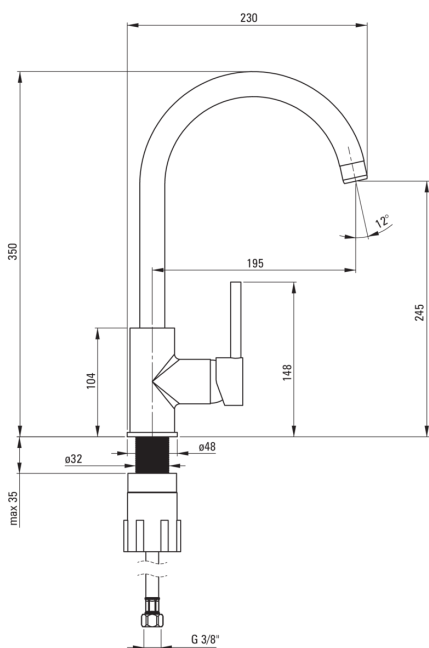

Product code: BEN_T62M

EAN: 5908212093276

Color: anthracite metallic

Warranty [years]: 7

Mixer

Finish	anthracite metallic
Material	brass
Mixer type	single-handle, mixer
Installation method	standing
Flow class [l/min]	Z - 4-9 l/min
Acoustic group [db]	I (x ≤ 20)

Mixer cartridge

Ceramic cartridge size	35 mm
------------------------	-------

Spout

Spout type	swivel
Mixer spout range [mm]	195
Material	stainless steel

Aerator

Aerator type	honeycomb
Aerator size	M22

Connecting hose

Length [mm]	450
Installation thread	3/8"
Connection thread	M10

Features:

- The mixer body is made of the highest quality brass
- The mixer is equipped with a stream aerator
- The mounting sleeve facilitates the installation of the mixer
- 45 cm connection hoses included
- Z flow class (4-9 l/min) allowing for water consumption reduction
- Only the best materials, the quality of which has been confirmed by laboratory tests
- The offer includes a cleaning agent for fixtures in all colors