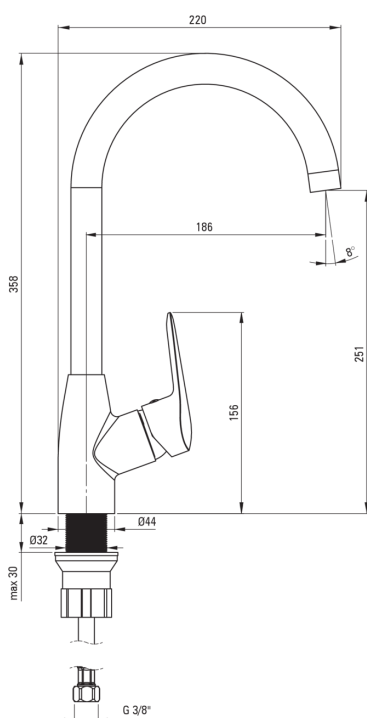

BORO

Kitchen tap

Product code: BMO_062M

EAN: 5908212083567

Color: chrome

Warranty [years]: 7

Mixer

Finish	chrome
Material	brass
Mixer type	single-handle, mixer
Installation method	standing
Acoustic group [db]	II (20 < x ≤ 30)

Mixer cartridge

Ceramic cartridge size	35 mm

Spout

Spout type	swivel
Mixer spout range [mm]	181
Material	steel 304

Aerator

Aerator type	honeycomb
Aerator size	M22

Connecting hose

Length [mm]	350
Installation thread	3/8"
Connection thread	M10

Features:

- The offer includes a cleaning agent for fixtures in all colors
- Only the best materials, the quality of which has been confirmed by laboratory tests
- The mixer is equipped with a stream aerator
- The mounting sleeve facilitates the installation of the mixer
- 45 cm connection hoses included
- The mixer body is made of the highest quality brass