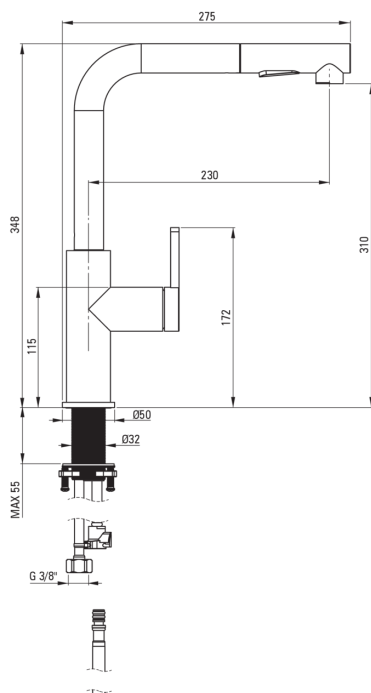

MOMI

Kitchen tap

Product code: BKM_073M

EAN: 5907650863809

Color: chrome

Warranty [years]: 7

Mixer

Finish	chrome
Material	steel 304
Mixer type	single-handle, mixer
Installation method	standing
Flow class [l/min]	Z - 4-9 l/min
Acoustic group [db]	I (x ≤ 20)
Check valves	Yes

Mixer cartridge

Ceramic cartridge size	35 mm
------------------------	-------

Connecting hose

Length [mm]	650
Installation thread	3/8"
Connection thread	M8

Hose

Length [mm]	1800
-------------	------

Hand shower

Number of functions	2
---------------------	---

Features:

- Only the best materials, the quality of which has been confirmed by laboratory tests
- 45 cm connection hoses included
- The mounting sleeve facilitates the installation of the mixer
- The mixer is equipped with non-return valves so that the mixed water does not flow back into the installation
- Z flow class (4-9 l/min) allowing for water consumption reduction
- The mixer with functional pull-out spout
- 2-function spout
- The offer includes a cleaning agent for fixtures in all colors