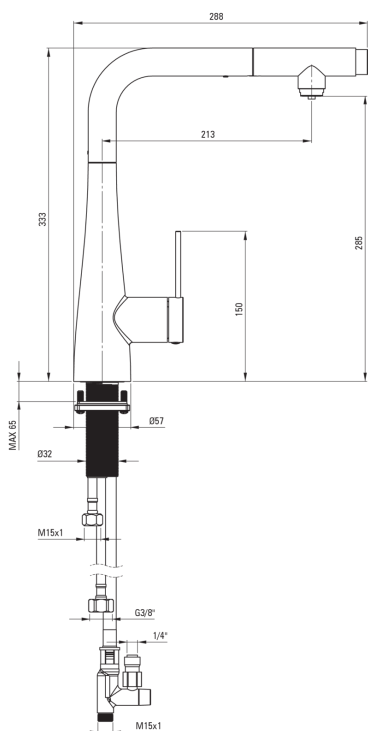

## Kitchen tap, with water filter connection

 deante

Product code: BRE\_075M

EAN: 5907650864035

Color: chrome

Warranty [years]: 7

### Mixer cartridge

Ceramic cartridge size	35 mm
------------------------	-------

### Connecting hose

Length [mm]	600
Installation thread	3/8"

### Hose

Length [mm]	1500
-------------	------