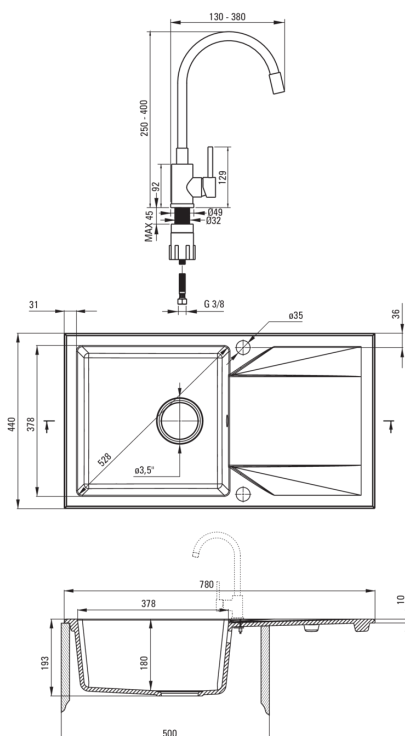

EVORA

Granite sink with tap, 1-bowl with drainer

Product code: ZQJJN113

EAN: 5907650819493

Color: nero

Warranty [years]: 18

Sink

Finish	nero
Surface type	matte
Material	granite
Installation method	inset
Number of bowls	1
Minimum cabinet width [mm]	500
Width [mm]	440
Length [mm]	780
Height [mm]	193
Bowl depth [mm]	180
Cut-out length [mm]	760
Cut-out width [mm]	420
Reversible	Yes
Equipped with accessories	Yes
Number of holes	2
Number of pre-drilled holes	0
Hydrophobicity	Yes

Sink waste kit

Finish	nero
Plug type	automatic
Low siphon/ space saver	Yes
Possibility to connect a dishwasher/ washing machine	Yes

Mixer

Finish	nero
Mixer type	single-handle, mixer
Installation method	standing
Acoustic group [db]	1 (x ≤ 20)

Mixer cartridge

Ceramic cartridge size	35 mm
------------------------	-------

Spout

Spout type	elastic
Mixer spout range [mm]	380

Aerator

Aerator type	honeycomb
Aerator size	M22

Connecting hose

Length [mm]	350
Installation thread	3/8"
Connection thread	M10