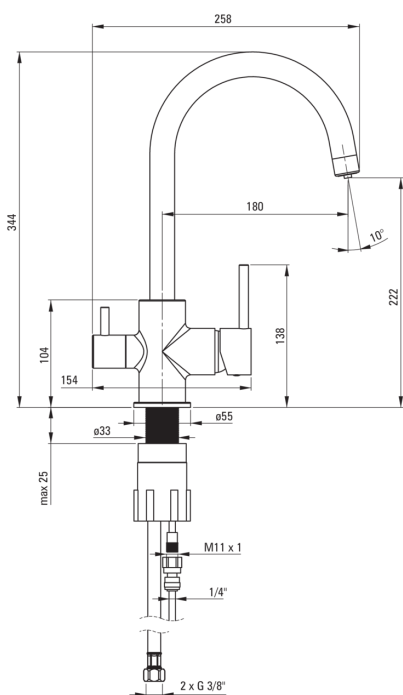

# Kitchen tap, with water filter connection

Product code: BCH\_064M

EAN: 5908212089415

Color: chrome

Warranty [years]: 7

## Mixer cartridge

Ceramic cartridge size	35 mm
------------------------	-------

## Spout

Spout type	swivel
Mixer spout range [mm]	180
Material	brass

## Connecting hose

Length [mm]	450
Installation thread	3/8"
Connection thread	M10