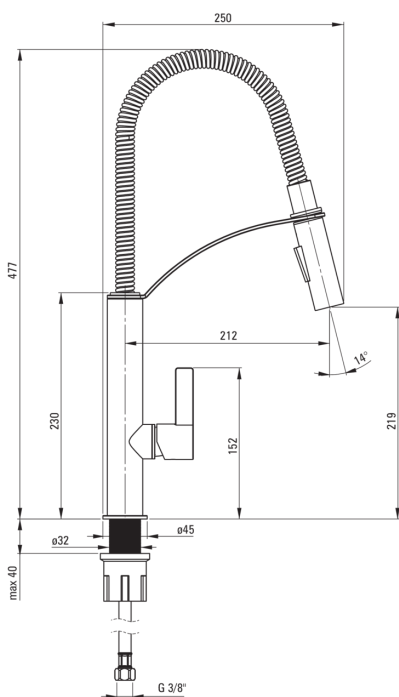

GERBERA Kitchen tap

Product code: BGB_072M

EAN: 5908212081938

Color: chrome

Warranty [years]: 7

Mixer

Finish	chrome
Material	brass
Mixer type	single-handle, mixer
Installation method	standing
Flow class [l/min]	Z - 4-9 l/min
Acoustic group [db]	I (x ≤ 20)

Mixer cartridge

Ceramic cartridge size	25 mm
------------------------	-------

Spout

Spout type	swivel, elastic
Mixer spout range [mm]	212
Material	stainless steel

Aerator

Aerator type	honeycomb
Aerator size	M18

Connecting hose

Length [mm]	450
Installation thread	3/8"
Connection thread	M8

Hand shower

Number of functions	2
---------------------	---

Features:

- The mixer body is made of the highest quality brass
- The mixer is equipped with a stream aerator
- 2-function hand shower (rain and air stream)
- The mounting sleeve facilitates the installation of the mixer
- 45 cm connection hoses included
- Z flow class (4-9 l/min) allowing for water consumption reduction
- The flexible spout facilitates everyday kitchen work
- 2-function spout
- Only the best materials, the quality of which has been confirmed by laboratory tests
- The offer includes a cleaning agent for fixtures in all colors