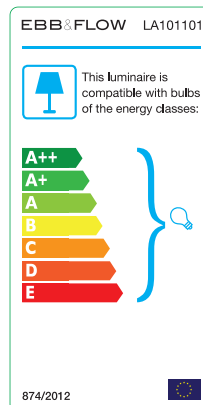

Ø18CM

37CM
incl
fitting

PRODUCT:

FUTURA PENDANT LAMP, LARGE

PRODUCT NUMBER:

LA101417

DESCRIPTION:

Futura pendant lamp, clear glass with platinum metallic band

MATERIALS:

Mouthblown glass shade, E27 black bakelite fitting and silver metal ceiling rose.

WIRE:

Round silver woven textile cord 2x0,75mm².

Cord length 200cm

CLASS:

1 IP20 Voltage 220V-240V - 50Hz

ENERGY CLASS: