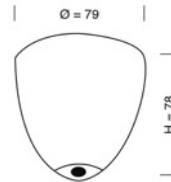

Ø18CM

37CM
incl
fitting

PRODUCT:

FUTURA PENDANT LAMP, LARGE

PRODUCT NUMBER:

LA101417

DESCRIPTION:

Futura pendant lamp, clear glass with platinum metallic band

MATERIALS:

Mouthblown glass shade, E27 black bakelite fitting and silver metal ceiling rose.

WIRE:

Round silver woven textile cord 2x0,75mm².

Cord length 200cm

CLASS:

1 IP20 Voltage 220V-240V - 50Hz

ENERGY CLASS:

All Classes

BULB:

E27 max 25W, LED - CFL - I

WEIGHT:

Net weight: 1,4kgs

Weight incl packaging: 2,6kgs

Dimensions, incl packaging: 58cm x 28cm x 28cm