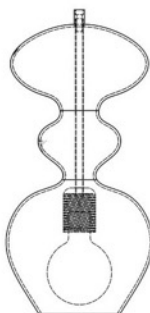

Ø18CM

37CM
incl
fitting

PRODUCT:

FUTURA PENDANT LAMP, LARGE

PRODUCT NUMBER:

LA101417

DESCRIPTION:

Futura pendant lamp, clear glass with platinum metallic band

TYPE:

Pendant

EAN CODE:

5711863105874

COUNTRY OF ORIGIN:

Denmark

CUSTOMS TARIFF CODE:

9405.40.9500

MATERIALS:

Mouthblown glass shade, E27 black bakelite fitting and silver metal ceiling rose.

WIRE:

Round silver woven textile cord 2x0,75mm².

Cord length 200cm

CLASS:

1 IP20 Voltage 220V-240V - 50Hz

ENERGY CLASS:

All Classes

BULB:

E27 max 25W, LED - CFL - I

WEIGHT:

Net weight: 1,4kgs

Weight incl packaging: 2,6kgs

Dimensions, incl packaging: 58cm x 28cm x 28cm