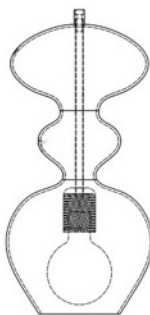

Ø18CM

37CM  
incl  
fitting

**PRODUCT:**

**FUTURA PENDANT LAMP, LARGE**

PRODUCT NUMBER:

LA101414

DESCRIPTION:

Futura pendant lamp, smokey gray with platinum metallic band

TYPE:

Pendant

EAN CODE:

5711863105843

COUNTRY OF ORIGIN:

Denmark

CUSTOMS TARIFF CODE:

9405.40.9500

MATERIALS:

Mouthblown glass shade, E27 black bakelite fitting and silver metal ceiling rose.

WIRE:

Round silver woven textile cord 2x0,75mm<sup>2</sup>.

Cord length 200cm

CLASS:

1 IP20 Voltage 220V-240V - 50Hz

ENERGY CLASS:

All Classes

BULB:

E27 max 25W, LED - CFL - I

WEIGHT:

Net weight: 1,4kgs

Weight incl packaging: 2,6kgs

Dimensions, incl packaging: 58cm x 28cm x 28cm