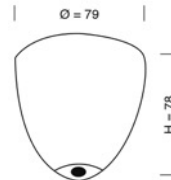

Ø18CM

37CM  
incl  
fitting

**PRODUCT:**

**FUTURA PENDANT LAMP, LARGE**

PRODUCT NUMBER:

LA101414

DESCRIPTION:

Futura pendant lamp, smokey gray with platinum metallic band

MATERIALS:

Mouthblown glass shade, E27 black bakelite fitting and silver metal ceiling rose.

WIRE:

Round silver woven textile cord 2x0,75mm<sup>2</sup>.

Cord length 200cm

CLASS:

1 IP20 Voltage 220V-240V - 50Hz

ENERGY CLASS:

All Classes

BULB:

E27 max 25W, LED - CFL - I

WEIGHT:

Net weight: 1,4kgs

Weight incl packaging: 2,6kgs

Dimensions, incl packaging: 58cm x 28cm x 28cm