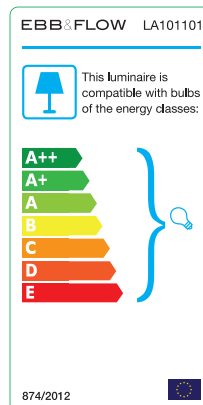

Ø18CM

37CM  
incl  
fitting

**PRODUCT:**

**FUTURA PENDANT LAMP, LARGE**

PRODUCT NUMBER:

LA101414

DESCRIPTION:

Futura pendant lamp, smokey gray with platinum metallic band

MATERIALS:

Mouthblown glass shade, E27 black bakelite fitting and silver metal ceiling rose.

WIRE:

Round silver woven textile cord 2x0,75mm<sup>2</sup>.

Cord length 200cm

CLASS:

1 IP20 Voltage 220V-240V - 50Hz

ENERGY CLASS:

All Classes

BULB:

E27 max 25W, LED - CFL - I

WEIGHT:

Net weight: 1,4kgs

Weight incl packaging: 2,6kgs

Dimensions, incl packaging: 58cm x 28cm x 28cm