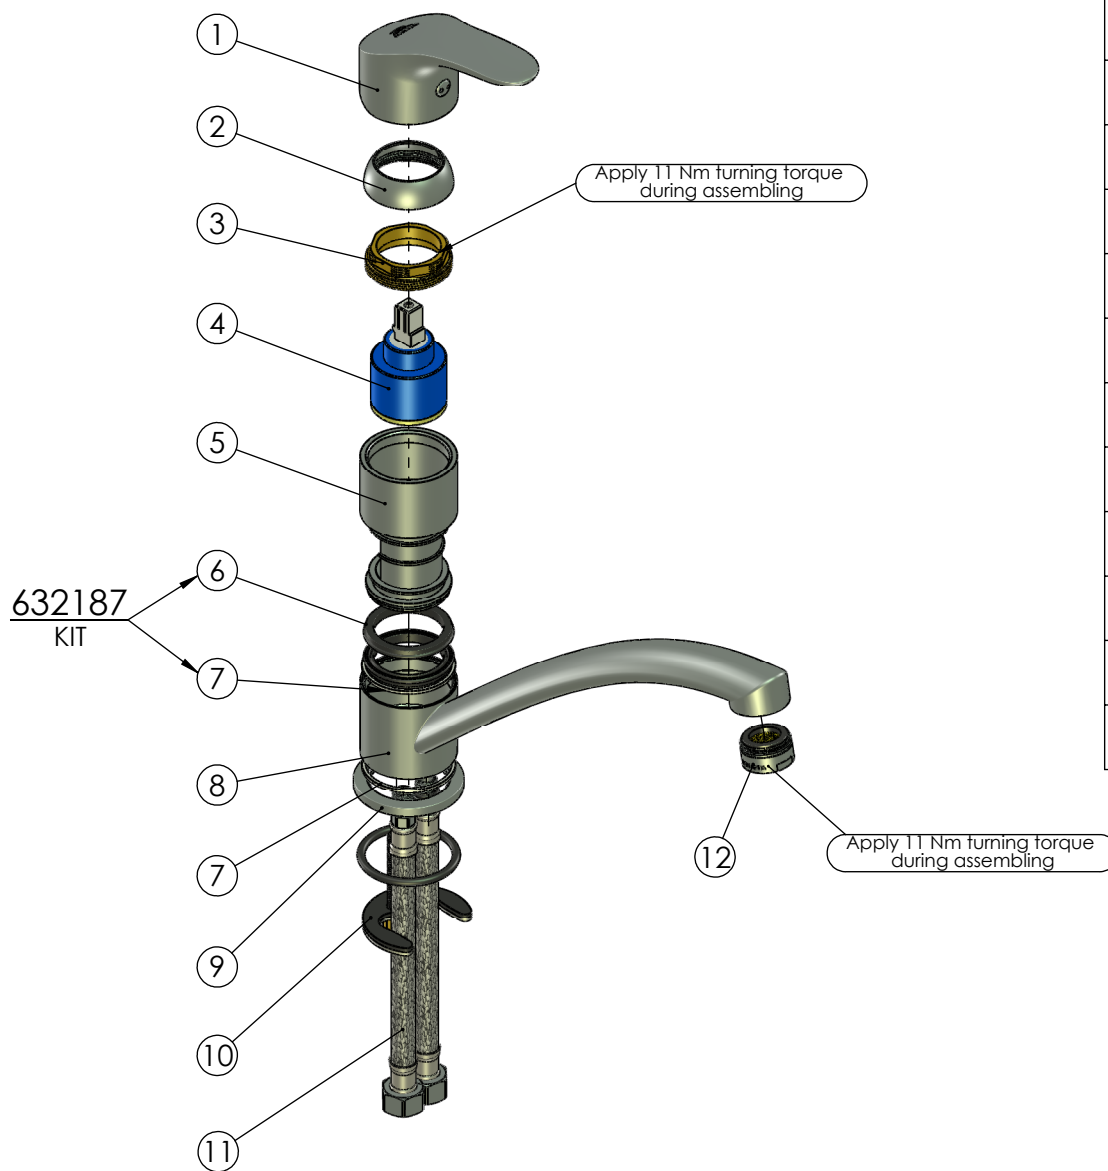

RUBINETA

Product name: **Faucet Tornado-20 (3/8)**  
Product Code: **TR00108**

ITEM NO.	PART CODE	NAME	QUANTITY
1	631200	Handle Tornado	1
2	636201	Cartridge cap 41mm	1
3	636361	Cartridge nut M40x1.25	1
4	634004	Ceramic cartridge 35 mm	1
5	635266	Body Tornado-19/20	1
6	632117	Loop seal V-shape 32.8x4.5	2
7	632116	Teflon ring 39x1.5	2
8	635681	Spout body Tornado-20	1
9	636034	Base nut Tornado-20	1
10	637013	Fixing set Tornado-20	1
11	618041	Faucet hose G3/8"-M10x1 400 mm	2
12	636705B	Aerator M24x1 Spider Q13 (B)	1