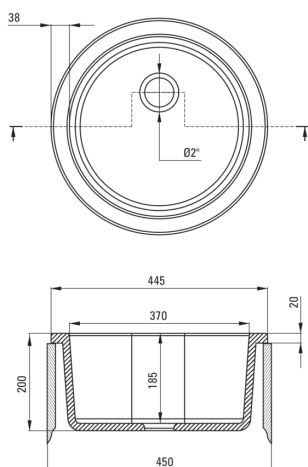

LUSITANO

Ceramic sink, 1-bowl

Product code: ZCL_680N

EAN: 5908212037850

Color: white

Warranty [years]: 2

Sink

Finish	white
Surface type	shine
Material	ceramic
Installation method	inset
Number of bowls	1
Minimum cabinet width [mm]	450
Height [mm]	200
Diameter [mm]	445
Bowl depth [mm]	185
Cut-out diameter [mm]	425
Reversible	Yes
Equipped with accessories	Yes
Drain diameter	2"

Sink waste kit

Finish	steel
Plug type	manual
Possibility to connect a dishwasher/ washing machine	Yes

Features:

- ATTENTION! Before cutting a hole in the tabletop to install the sink, take into account the actual dimensions of the model you purchased.
- Hard and durable ceramics does not lose its properties with long use
- The sink is equipped with fittings with a connection to the dishwasher
- Dedicated cleaning agent, safe for cleaned surfaces