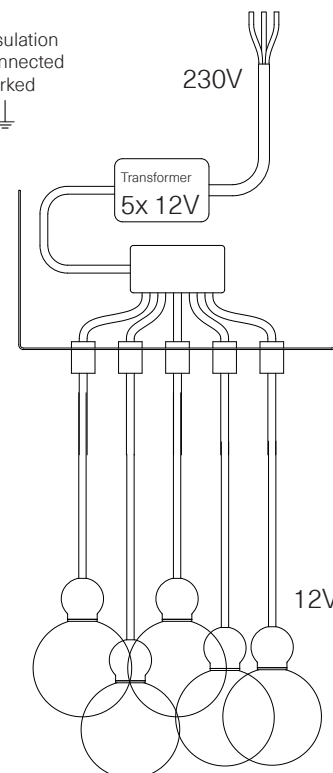

EBB & FLOW

Technical information

Uva Multi Pendant Lamp
Ø7cm, Ø10cm

IP20
G4 LED bulb, Max 1,5W
LED only!

This lamp must be fitted and installed by a qualified electrician to avoid hazard.

In some countries, electrical installation work may only be carried out by an authorised electrical contractor.

Contact your local electricity authority for advice.

If the external flexible cord is damaged, it shall be exclusively replaced by the manufacturer.

The main voltage written in the technical information shall not be exceeded.

For any questions about your EBB & FLOW product, please contact your local dealer or info@ebbandflow.dk.

Important:
The core with
green/yellow insulation
must only be connected
to a terminal marked
with  or 

Max 5 lamps / transformer!

EBB & FLOW

Technical information

Uva Multi Pendant Lamp
Ø7cm, Ø10cm

IP20
G4 LED bulb, Max 1,5W
LED only!

This lamp must be fitted and installed by a qualified electrician to avoid hazard.