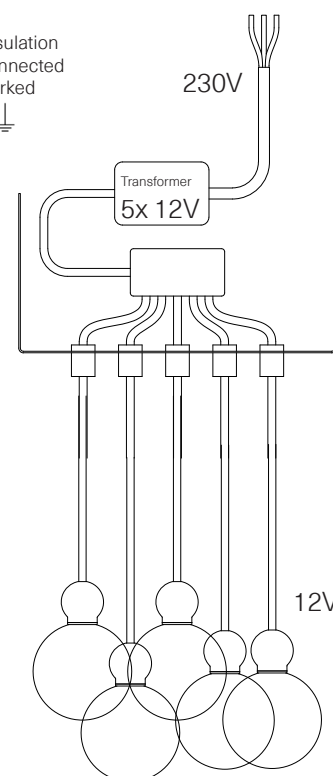

EBB & FLOW

Technical information

Uva Multi Pendant Lamp
Ø7cm, Ø10cm

IP20
G4 LED bulb, Max 1,5W
LED only!

This lamp must be fitted and installed by a qualified electrician to avoid hazard.

In some countries, electrical installation work may only be carried out by an authorised electrical contractor.

Max 5 lamps / transformer!

EBB & FLOW

Technical information

Uva Multi Pendant Lamp
Ø7cm, Ø10cm

IP20
G4 LED bulb, Max 1,5W
LED only!

This lamp must be fitted and installed by a qualified electrician to avoid hazard.

The main voltage written in the technical information shall not be exceeded.

For any questions about your EBB & FLOW product, please contact your local dealer or info@ebbandflow.dk.

Important:
The core with
green/yellow insulation
must only be connected
to a terminal marked
with  or 