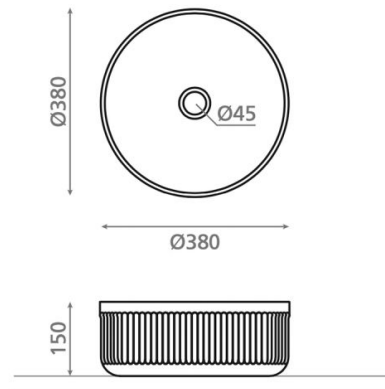

# Striae

**Ref. 00601**

380 x 150 mm

## Features

Topcounter dark grey stone washbasin.  
Circular. 380x150 mm. Net weight 20 kg. Gross weight 21 kg.

Available colors: