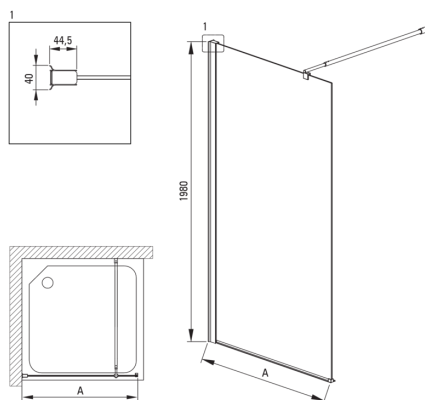

KERRIA PLUS

Shower wall / walk-in, Kerria Plus system

Product code: KTS_N31P

EAN: 5907650810636

Color: nero

Warranty [years]: 2

Showe cabin

Width [mm]	1100
Height [mm]	2000
Glass thickness [mm]	6
Glass finish	transparent
Active cover	Yes

Features:

- Only the best materials, the quality of which has been confirmed by laboratory tests
- Possibility to install the cabin without a shower tray, directly on the tiles
- Hydrophobic Active-Cover coating that makes it easier for water to run off the glass
- Covering of assembly elements
- TOTALWHITE transparent glass
- Profiles leveling the curvature of the walls
- Dedicated cleaning agent, safe for cleaned surfaces
- Dedicated to Active Cover surfaces
- Safe and durable tempered glass
- Resistance to impacts, chemicals and stains in accordance with PN-EN 14428+A1:2008 norm, confirmed by tests of the Institute of Ceramics and Building Materials

Model	Size [mm]	A [mm]
KTS_X83P	300x1980	250-270
KTS_X84P	400x1980	350-370
KTS_X85P	500x1980	450-470
KTS_X86P	600x1980	550-570
KTS_X37P	700x1980	650-670
KTS_X38P	800x1980	750-770
KTS_X39P	900x1980	850-870
KTS_X30P	1000x1980	950-970
KTS_X31P	1100x1980	1050-1070
KTS_X32P	1200x1980	1150-1170
KTS_X34P	1400x1980	1350-1370