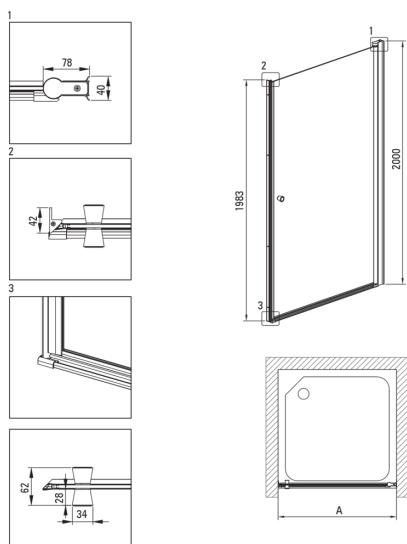

## Shower doors

**Product code:** KTSWN42P

**EAN:** 5907650820321

**Color:** nero

**Warranty [years]:** 2

### Showe cabin

Width [mm]	800
Height [mm]	2000
Glass thickness [mm]	6
Glass finish	transparent
Active cover	Yes

Model	Size [mm]	A [mm]	A + XKC00PX02 [mm]	A + KTS_X22X [mm]
KTSWX45P + KTS_X00X	500x2000	475-500	520-560	500-530
KTSWX46P + KTS_X00X	600x2000	575-600	620-660	600-630
KTSWX47P + KTS_X00X	700x2000	675-700	720-760	700-730
KTSWX42P + KTS_X00X	800x2000	775-800	820-860	800-830
KTSWX41P + KTS_X00X	900x2000	875-900	920-960	900-930