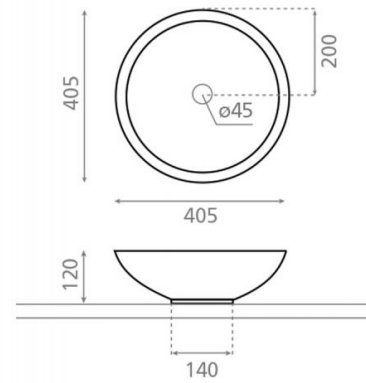

Catania

Ref. 00302

405x120 mm

Features

Stone washbasin, Natural Series Collection.
No wall-mounting possibility.
Without overflow.
Net weight 8kg, gross weight 9kg.
Units per pallet: 48.

Available colors: