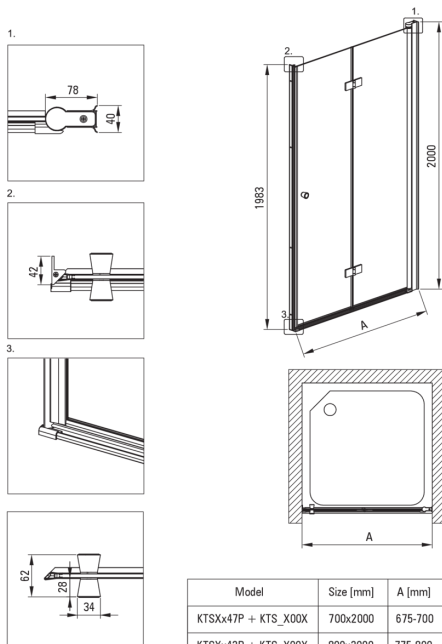

KERRIA PLUS

Shower doors, Kerria Plus system

Product code: KTSXN41P

EAN: 5908212087541

Color: nero

Warranty [years]: 2

Shower door

Width [mm]	900
Height [mm]	2000
Glass thickness [mm]	6
Glass finish	transparent
installation	to be completed with KTS doors, to be completed with KTS walk-in
Active cover	Yes

Features:

- Important! For recessed installation, be sure to buy the appropriate KTS_N00X or KTS_000X profile
- Only the best materials, the quality of which has been confirmed by laboratory tests
- Safe and durable tempered glass
- Reversible door that allows the cabin to be mounted on the right or left side
- Possibility to install the cabin without a shower tray, directly on the tiles
- Hydrophobic Active-Cover coating that makes it easier for water to run off the glass
- Covering of assembly elements
- Precise door closing through lifting hinges
- Modern handles with glass protection
- TOTALWHITE transparent glass
- Profiles leveling the curvature of the walls
- Hinges in the plane of the glass
- Dedicated cleaning agent, safe for cleaned surfaces
- Resistance to impacts, chemicals and stains in accordance with PN-EN 14428+A1:2008 norm, confirmed by tests of the Institute of Ceramics and Building Materials
- Dedicated to Active Cover surfaces

Model	Size [mm]	A [mm]
KTSXx47P + KTS_X00X	700x2000	675-700
KTSXx42P + KTS_X00X	800x2000	775-800
KTSXx41P + KTS_X00X	900x2000	875-900
KTSXx43P + KTS_X00X	1000x2000	975-1000