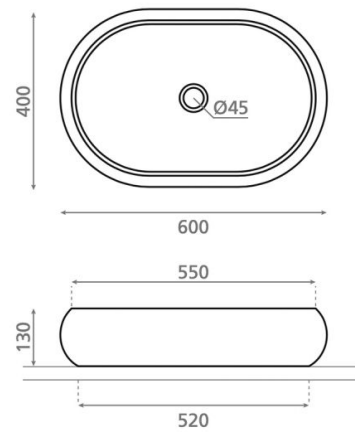

Domed oval

Ref. 00613

600 x 400 x 130 mm

Features

Beige stone washbasin. Topcounter.
Oval. 600 x 400 x 130 mm. Net weight
35 kg. Gross weight 36 kg.

Available colors: