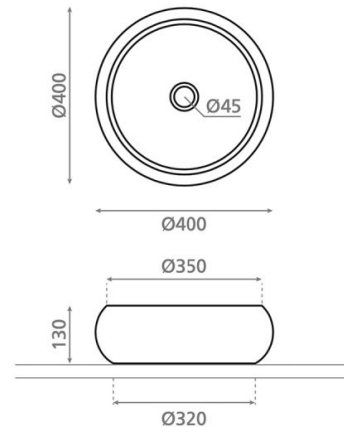

# Domed

**Ref. 00609**

400 x 130 mm

## Features

Dark grey stone washbasin. Topcounter. Circular. 400 x 130 mm. Net weight 24 kg. Gross weight 25 kg.

Available colors: