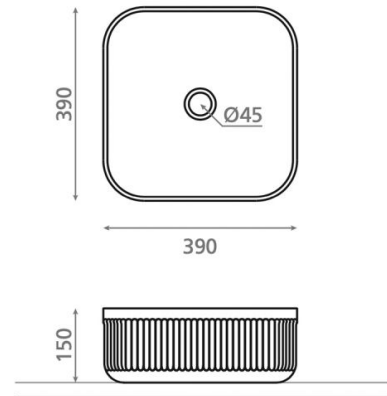

Striae 39

Ref. 00603

390 x 390 x 150 mm

Features

Dark grey stone washbasin.
Topcounter. Square. 390 x 390 x 150
mm. Net weight 23 kg. Gross weight 24
kg.

Available colors: