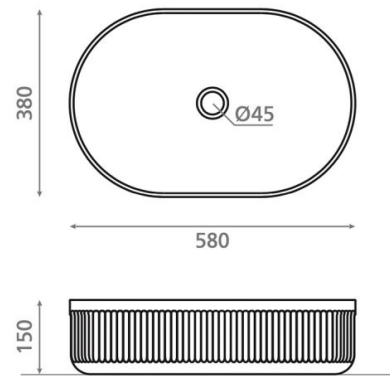

Striae oval

Ref. 00605

580 x 380 x 150 mm

Features

Dark grey stone washbasin. Stone washbasin. Topcounter. Oval. 580 x 380 x 150 mm. Net weight 31 kg. Gross weight 32 kg.

Available colors: