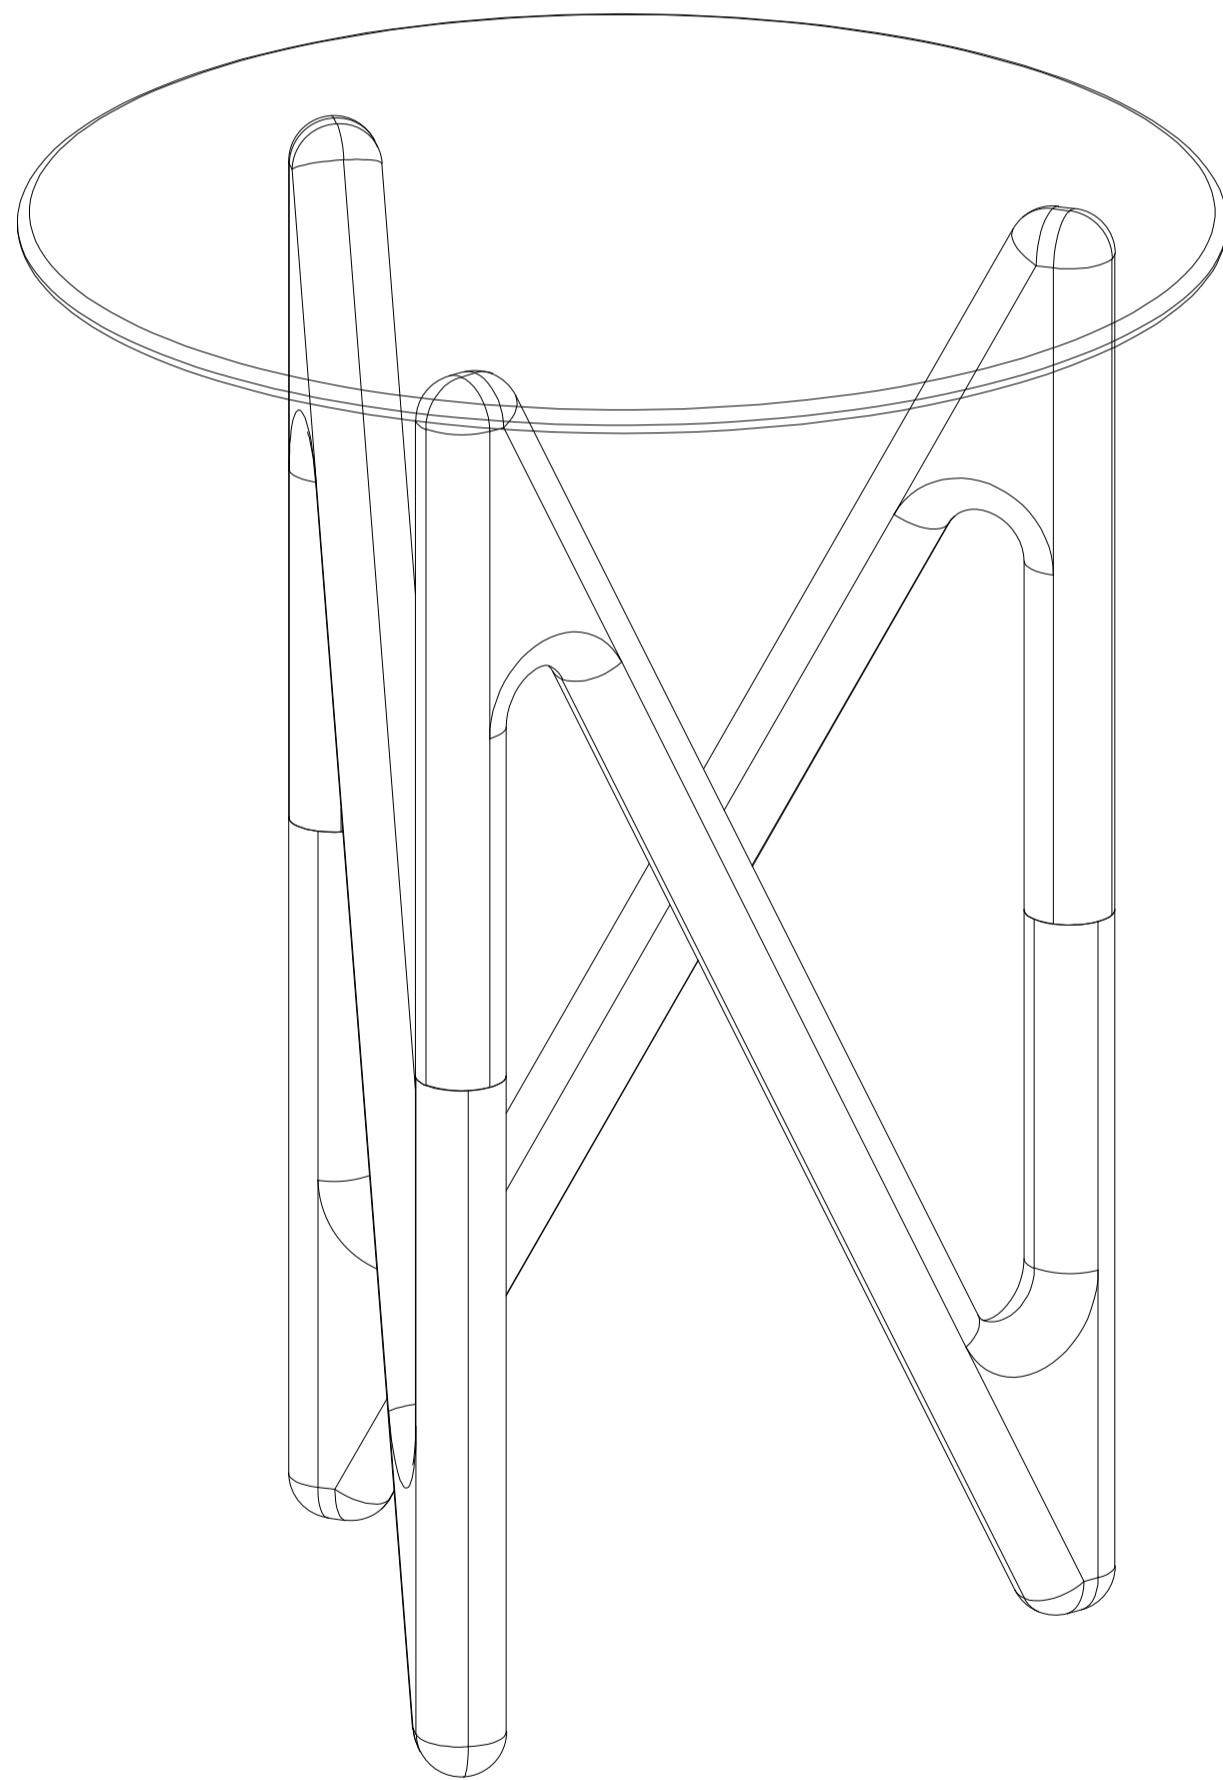

# SIDE TABLE NAIJA

# Component parts supplied

Ref	Description	Visual	Qty
1	Tempered Glass Top		1
2	Leg		3

## Fixtures and fittings supplied (actual size)

Ref	Description	Dimensions	Visual	Qty
A	Wood dowel	M10 × 40mm		3