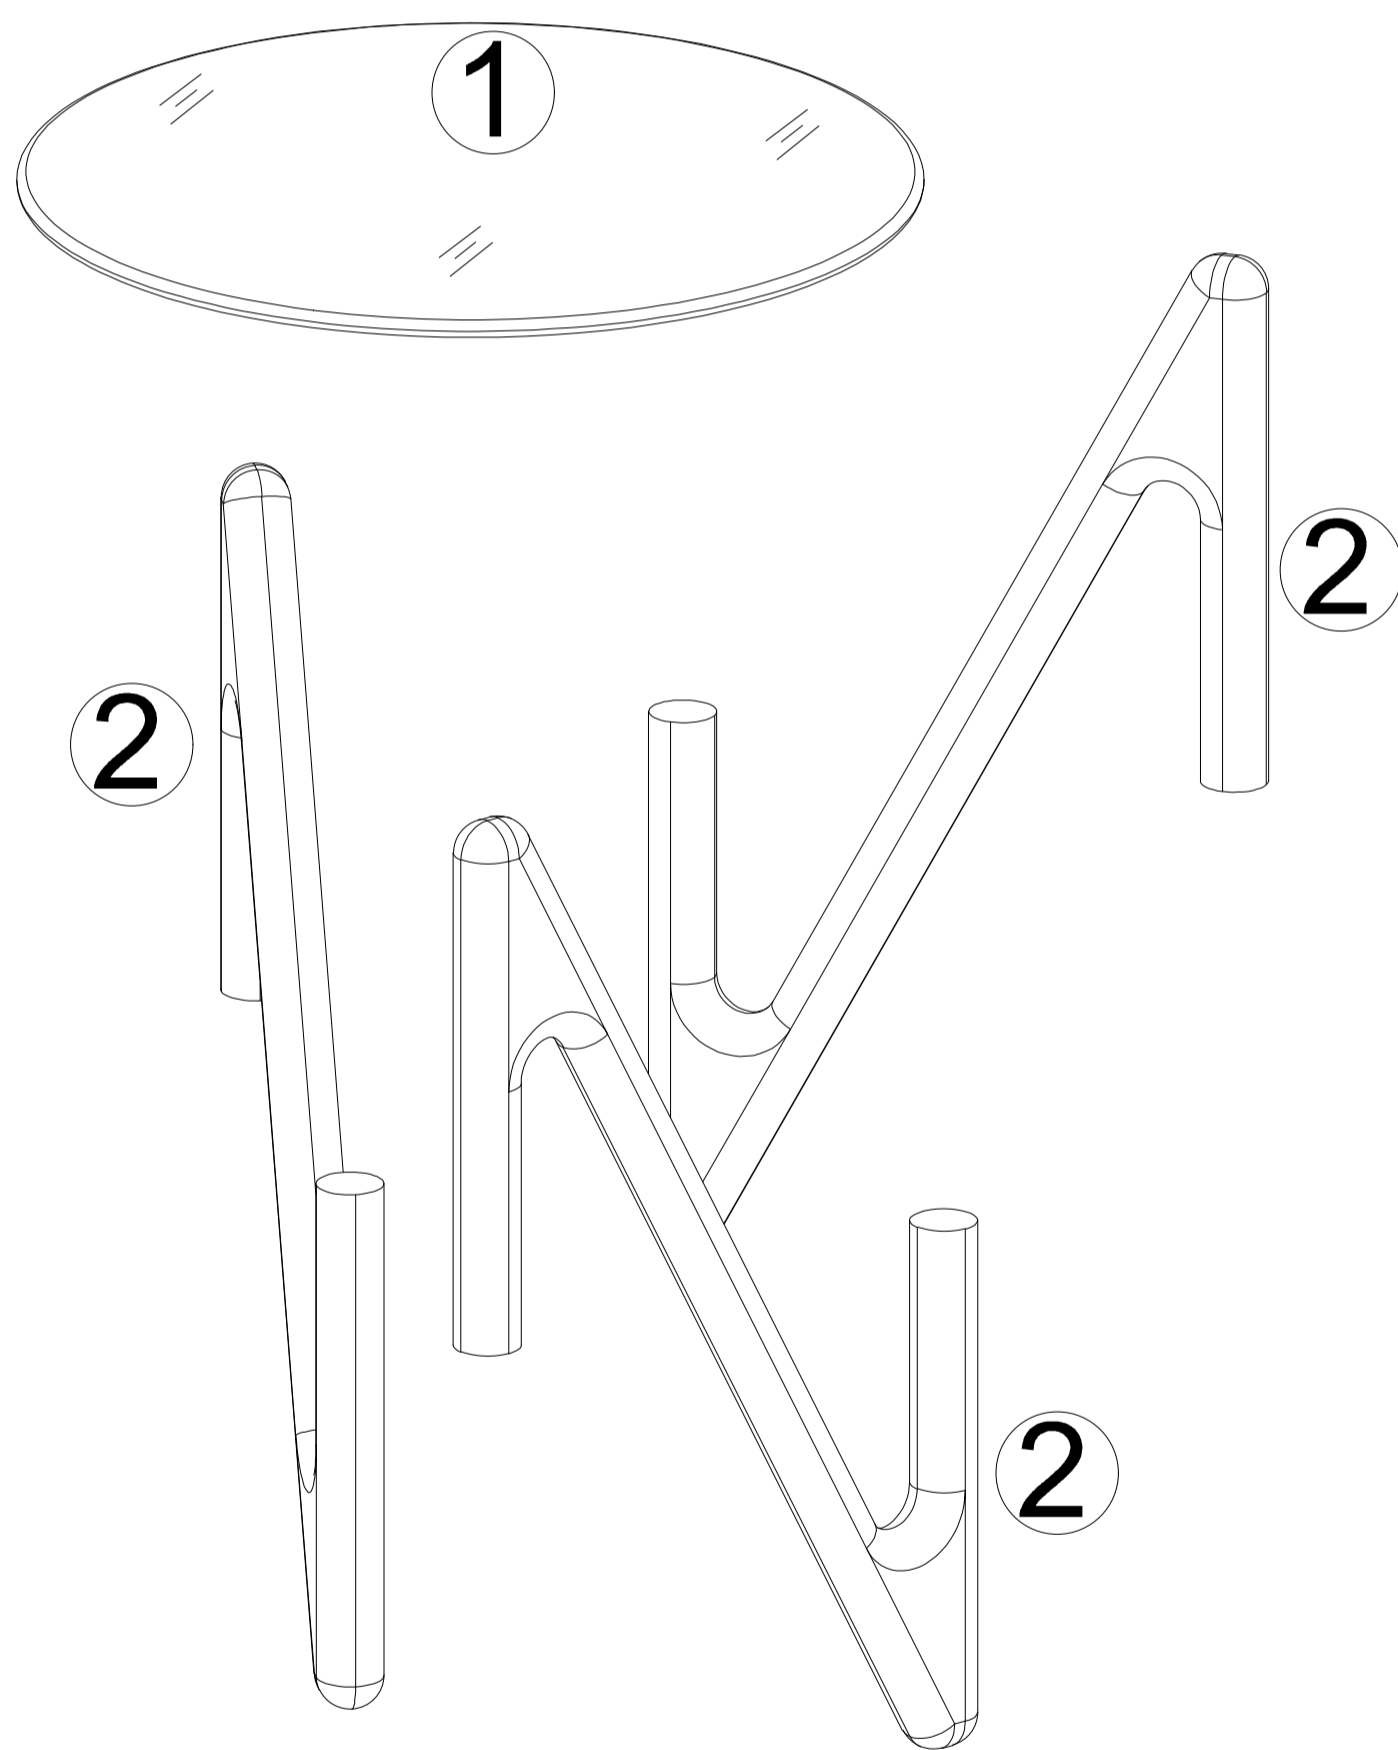

Component parts supplied

Ref	Description	Visual	Qty
1	Tempered Glass Top		1
2	Leg		3

Parts and fittings

Fixtures and fittings supplied (actual size)

Ref	Description	Dimensions	Visual	Qty
A	Wood dowel	M10 × 40mm		3

Fixtures and fittings supplied (not to scale)

Ref	Description	Dimensions	Visual	Qty
B	Footpad	∅20mm		3
C	Rubber cap	∅20mm		3

Exploded view